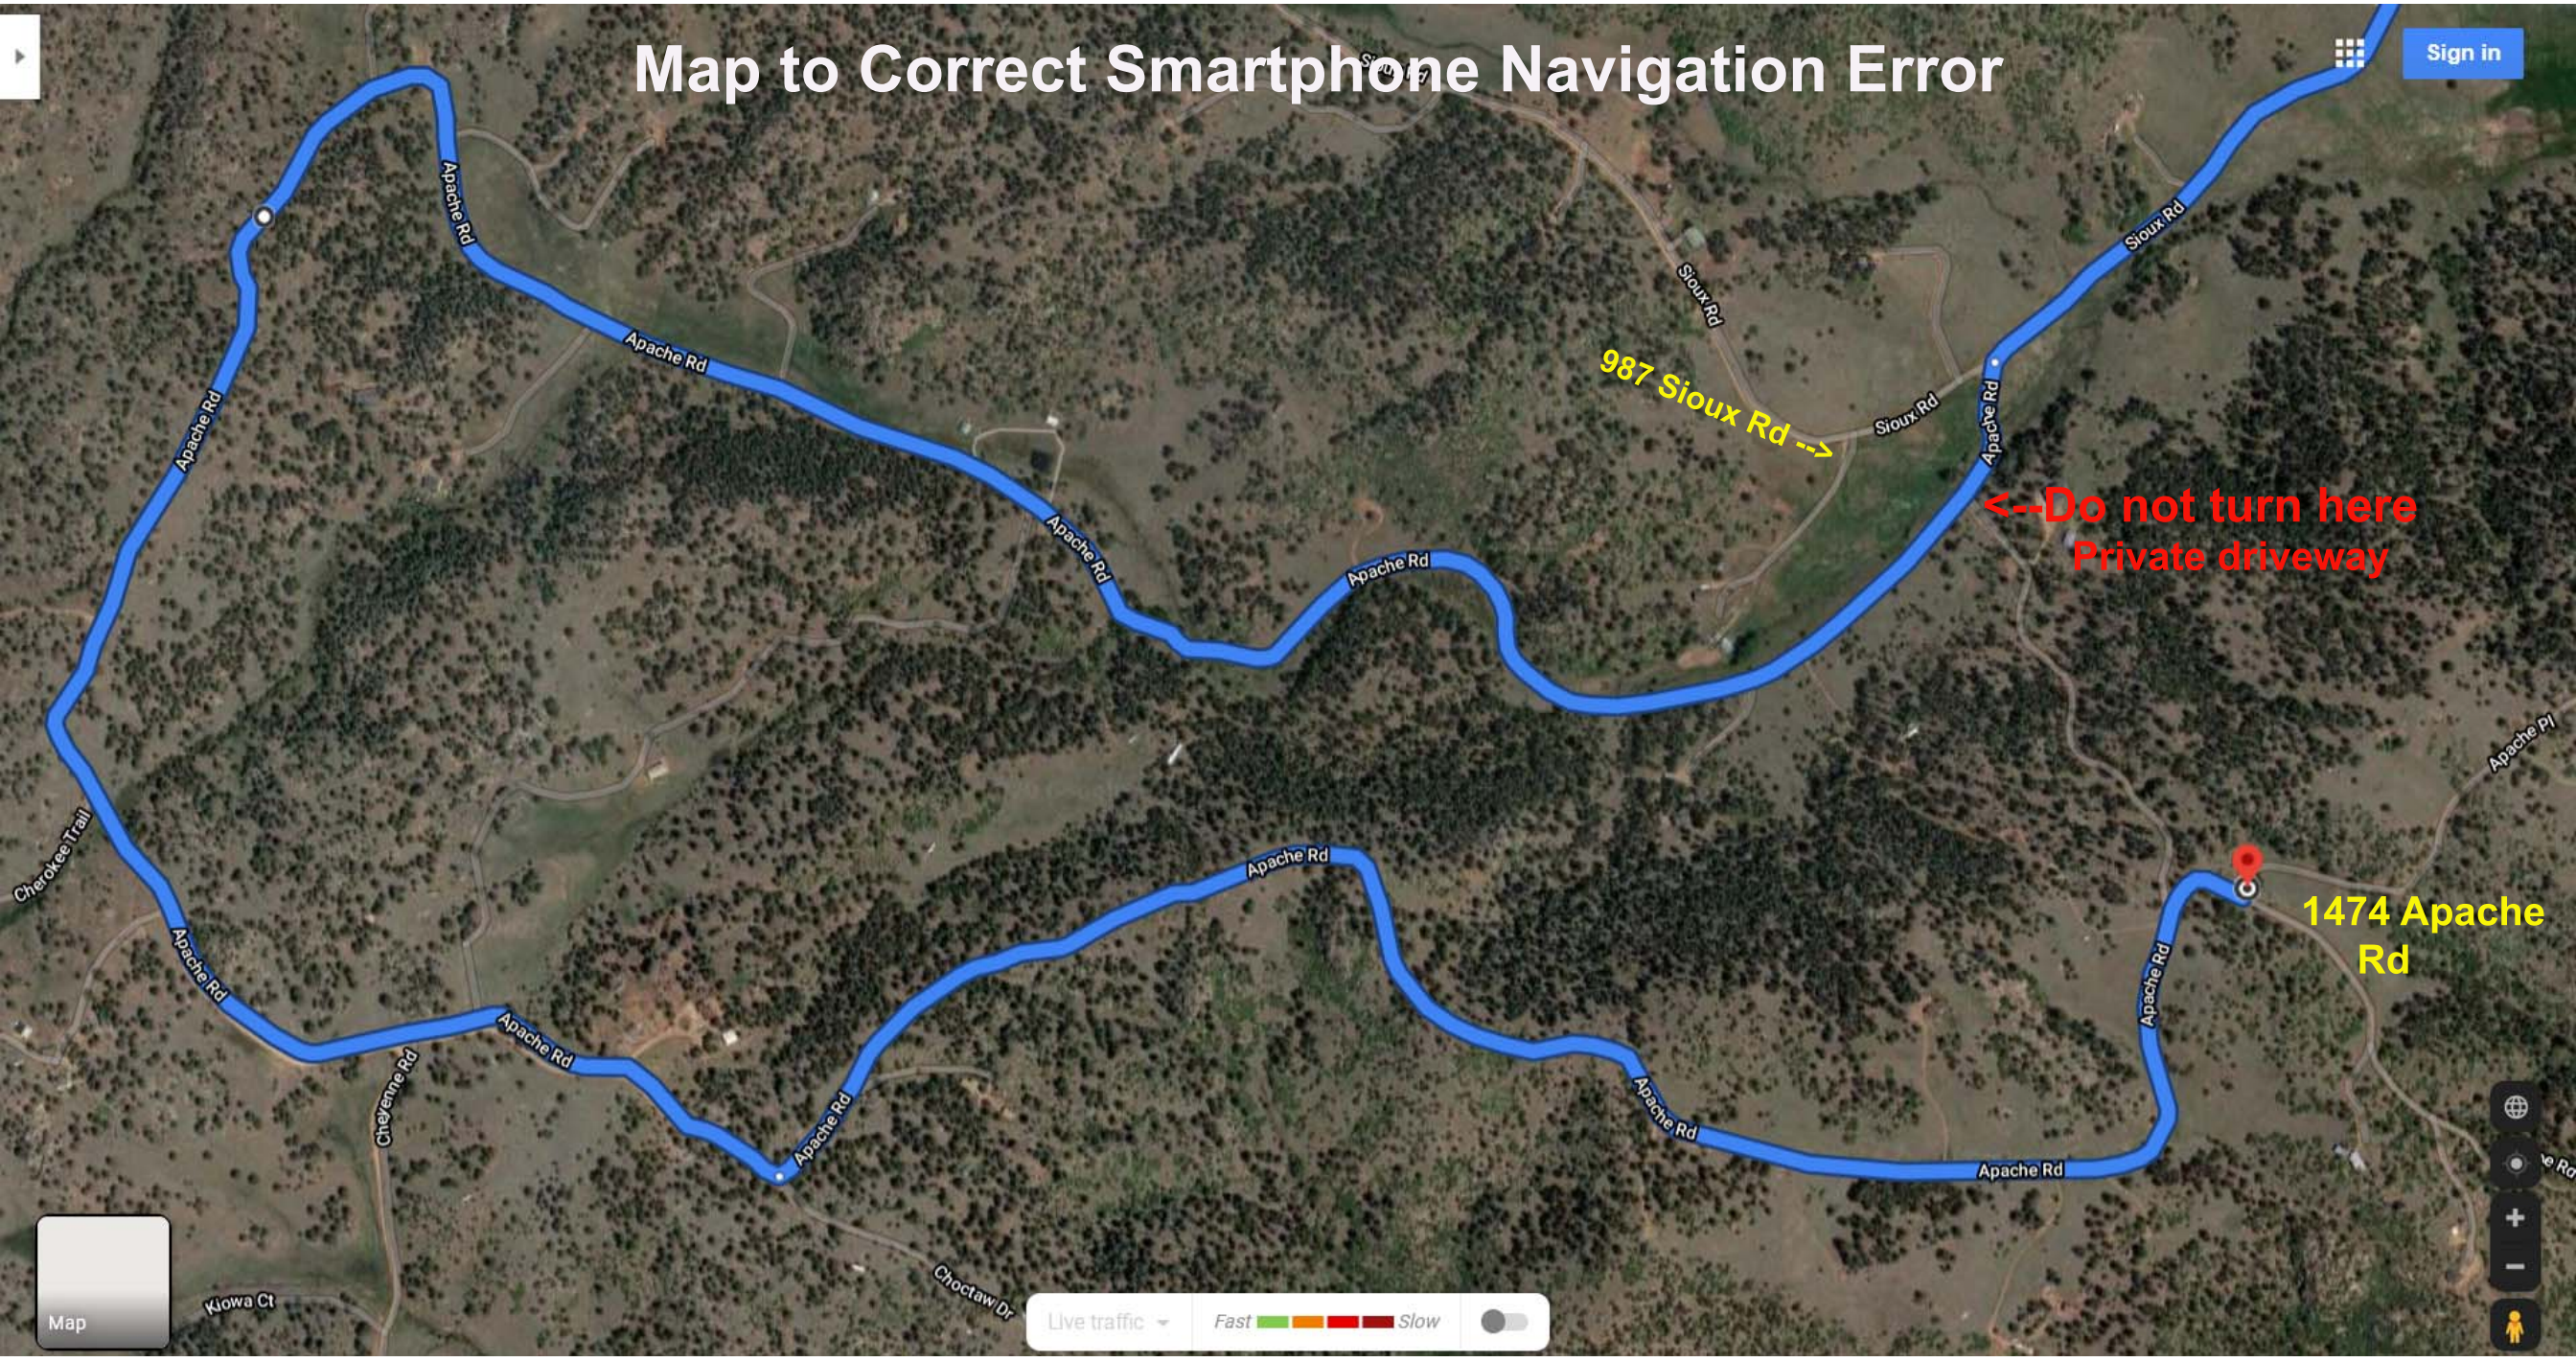

Map to 1474 Apache Rd - Part 1

Corrects Smartphone Navigation Error

← from County Rd 11, Florissant, CO 80816
to Apache Rd, Florissant, CO 80816

18 min (6.4 miles)

via Sioux Rd and Apache Rd

18 min without traffic

↘ Slight left onto Apache Rd

2.6 mi

↙ Turn left to stay on Apache Rd

i Destination will be on the left

1.3 mi

Apache Rd

Florissant, CO 80816

These directions are for planning purposes only. You may find that construction projects, traffic, weather, or other events may cause conditions to differ from the map results, and you should plan your route accordingly. You must obey all signs or notices regarding your route.

Map

Live traffic: ▾

Fast  Slow

Map to Correct Smartphone Navigation Error

Sign in

987 Sioux Rd -->

<--Do not turn here
Private driveway

1474 Apache Rd

Map

Live traffic Fast Slow

Sign in